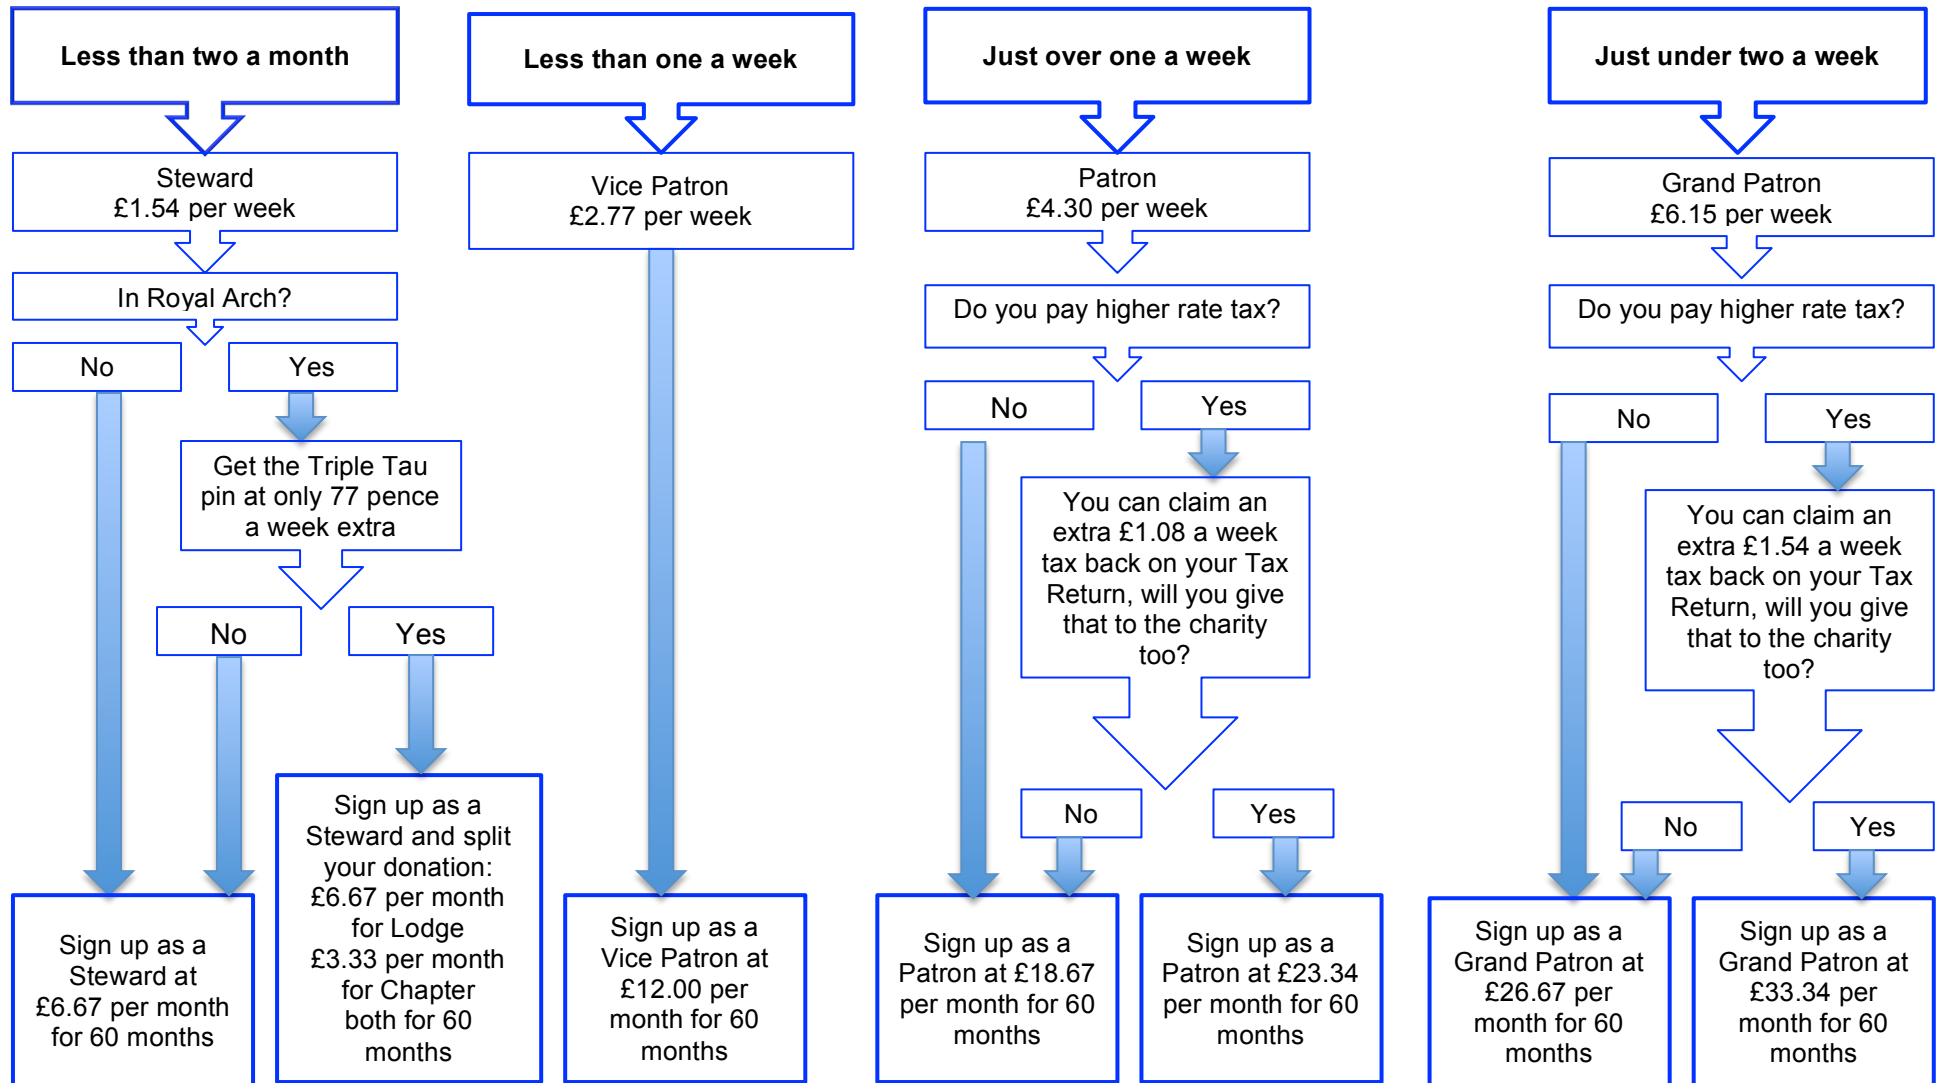

# How many pints of beer would you be willing to 'buy' to make a needy child smile?

Royal Arch Masons – get the Triple Tau pin by donating at least £200 in favour of your Chapter(s)  
 Consider splitting your donation between your units by completing a form for each - Shorter payment periods welcomed